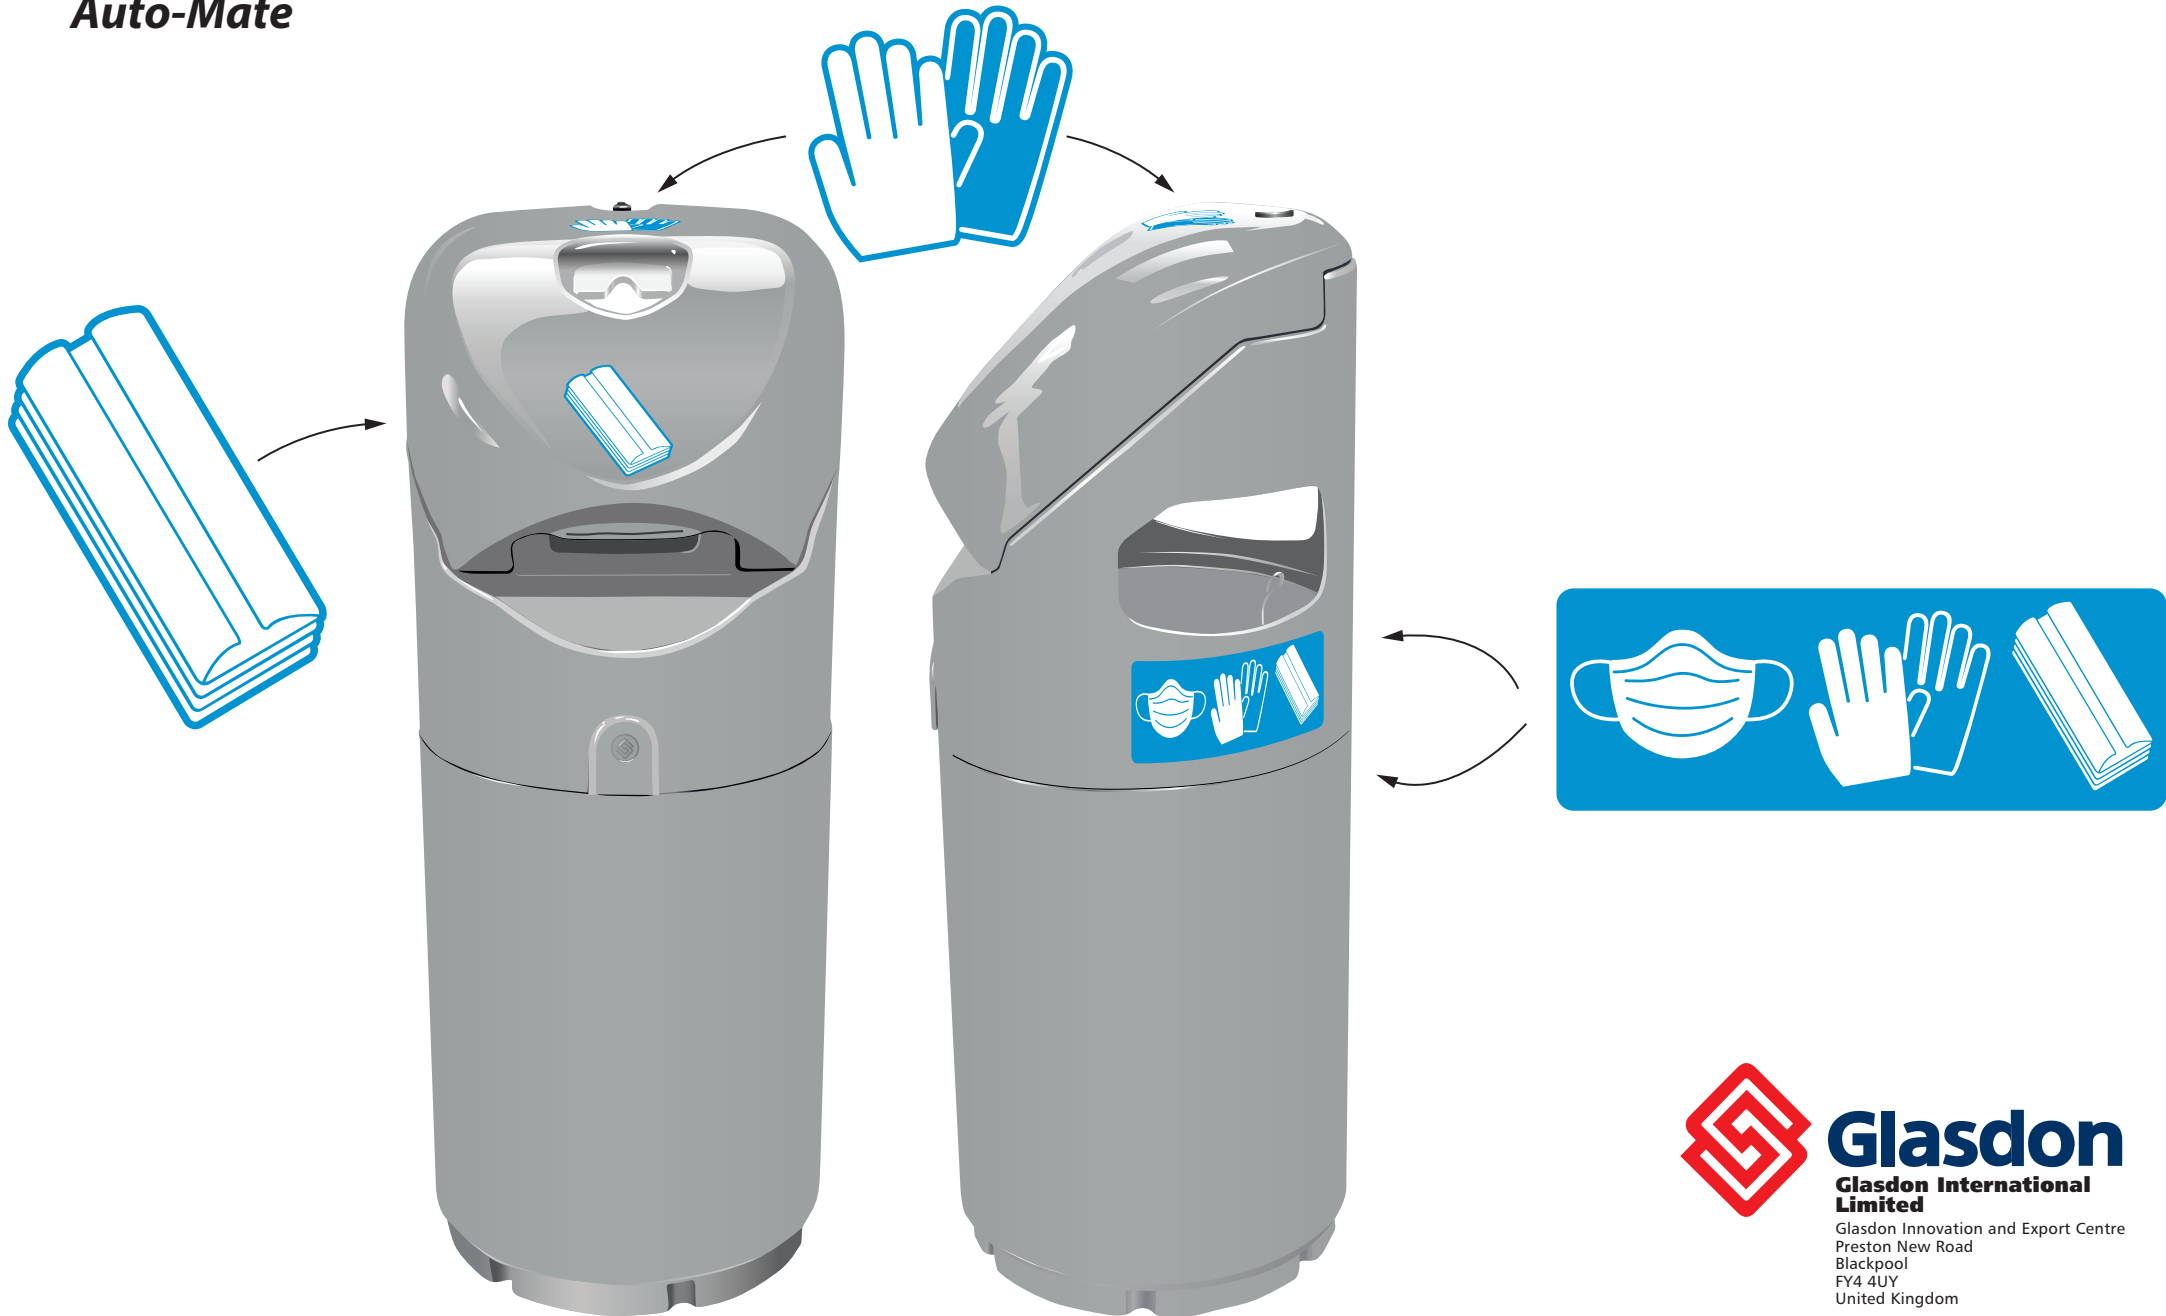

Auto-Mate

Glasdon Innovation and Export Centre
Preston New Road
Blackpool
FY4 4UY
United Kingdom

Telephone: +44 1253 600435
Fax: +44 1253 600436
e-mail: sales@glasdon.com
web: www.glasdon.com