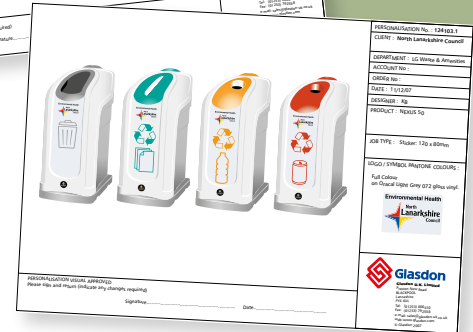

CUSTOMER LED PROJECTS & PERSONALISATION

Add a unique touch to your Glasdon order with our Personalisation and Branding Service. From adding your organisation's logo or crest, right through to full graphic wraparounds, we have the in-house expertise to help you achieve the impact you require.

We also offer a free visualisation service.