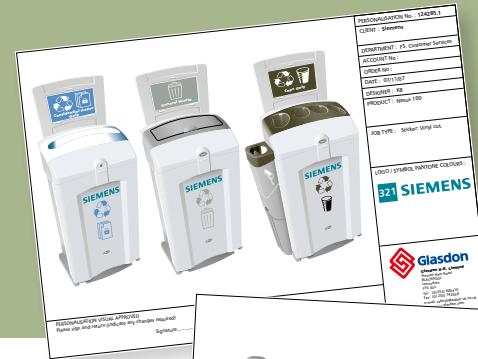

CUSTOMER LED PROJECTS & PERSONALISATION

Add a unique touch to your Glasdon order with our Personalisation and Branding Service. From adding your organisation's logo or crest, right through to full graphic wraparounds, we have the in-house expertise to help you achieve the impact you require.

We also offer a free visualisation service.